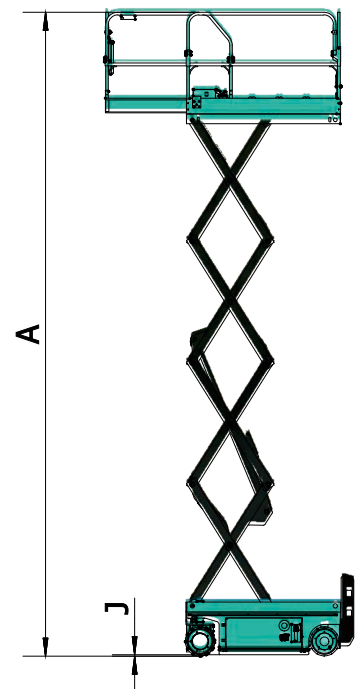

SWSLO807DC

Electric Driven Scissor Scissor-type Aerial Work Platform

SUNWARD

Dimension

Working height*		8m
A	Platform height maximum	6m
B	Platform height (stowed)	1.05m
C	Platform length	1.7m
	Slide-out platform extension deck	0.9m
D	Platform width	0.74m
E	Stowed height (rails up)	2.17m
	Stowed height (rails down)	1.79m
F	Overall length	1.86m
G	Overall width	0.76m
H	Wheelbase	1.38m
I	Ground clearance (stowed)	0.083m
J	Ground clearance (raised)	0.016m

Performance

Lift capacity	230kg
Lift capacity (extension deck)	113kg
Max. platform occupancy	2
Drive speed (stowed)	4.5km/h
Drive speed (elevated)	0.8km/h
Turning radius (inside)	0m
Turning radius (outside)	1.67m
Raise / lower speed	20s / 27s
Gradeability**	25%
Max. allowable working angle (lateral / longitudinal)	1.5° / 3°
Controls	比例控制
Wheel driver	直流电机前驱
Multiple disc brakes	双前轮
Tires	323mm×100mm
Battery	4×6V/225Ah
Charger	24V/30A
Weight	1545kg

* Working height is equal to Platform height plus 2m.

** Climbing ability is suitable for driving on slopes; Refer to Operator Manual for slope level.

SWSL0807DC

Electric Driven Scissor Scissor-type Aerial Work Platform