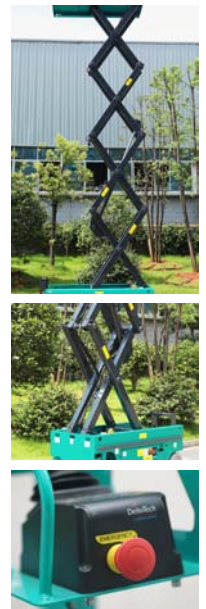

SWSLO807DC

Electric Driven Scissor Scissor-type Aerial Work Platform

SUNWARD

Dimension

Working height*		8m
A	Platform height maximum	6m
B	Platform height (stowed)	1.05m
C	Platform length	1.7m
	Slide-out platform extension deck	0.9m
D	Platform width	0.74m
E	Stowed height (rails up)	2.17m
	Stowed height (rails down)	1.79m
F	Overall length	1.86m
G	Overall width	0.76m
H	Wheelbase	1.38m
I	Ground clearance (stowed)	0.083m
J	Ground clearance (raised)	0.016m

Performance

Lift capacity	230kg
Lift capacity (extension deck)	113kg
Max. platform occupancy	2
Drive speed (stowed)	4.5km/h
Drive speed (elevated)	0.8km/h
Turning radius (inside)	0m
Turning radius (outside)	1.67m
Raise / lower speed	20s / 27s
Gradeability**	25%
Max. allowable working angle (lateral / longitudinal)	1.5° / 3°
Controls	比例控制
Wheel driver	直流电机前驱
Multiple disc brakes	双前轮
Tires	323mm×100mm
Battery	4×6V/225Ah
Charger	24V/30A
Weight	1545kg

* Working height is equal to Platform height plus 2m.

** Climbing ability is suitable for driving on slopes; Refer to Operator Manual for slope level.

SWSL0807DC

Electric Driven Scissor Scissor-type Aerial Work Platform

Standard features

◆ Proportional control	◆ Extended platform	◆ Folding guardrails platform	◆ Self-lock gate on platform
◆ Solid tire	◆ Hour meter	◆ Standard transport forklift hole	◆ Safety maintenance support rod
◆ Horn	◆ Flashing beacon	◆ Action beep	◆ DC motor drive
◆ Pit protection device	◆ Emergency descent system	◆ Emergency stop button	◆ Automatic brakes system
◆ Tilt sensor with alarm	◆ Charging protection system	◆ Fault diagnosis system	