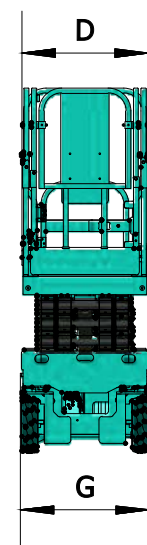

SWSLO807DC

Electric Driven Scissor Scissor-type Aerial Work Platform

SUNWARD

Dimension

Working height*		8m
A	Platform height maximum	6m
B	Platform height (stowed)	1.05m
C	Platform length	1.7m
	Slide-out platform extension deck	0.9m
D	Platform width	0.74m
E	Stowed height (rails up)	2.17m
	Stowed height (rails down)	1.79m
F	Overall length	1.86m
G	Overall width	0.76m
H	Wheelbase	1.38m
I	Ground clearance (stowed)	0.083m
J	Ground clearance (raised)	0.016m

Performance

Lift capacity	230kg
Lift capacity (extension deck)	113kg
Max. platform occupancy	2
Drive speed (stowed)	4.5km/h
Drive speed (elevated)	0.8km/h
Turning radius (inside)	0m
Turning radius (outside)	1.67m
Raise / lower speed	20s / 27s
Gradeability**	25%
Max. allowable working angle (lateral / longitudinal)	1.5° / 3°
Controls	比例控制
Wheel driver	直流电机前驱
Multiple disc brakes	双前轮
Tires	323mm×100mm
Battery	4×6V/225Ah
Charger	24V/30A
Weight	1545kg

* Working height is equal to Platform height plus 2m.

** Climbing ability is suitable for driving on slopes; Refer to Operator Manual for slope level.

SWSL0807DC

Electric Driven Scissor Scissor-type Aerial Work Platform