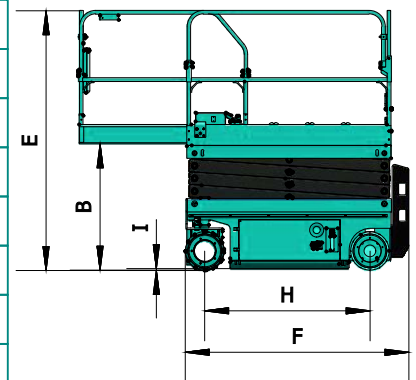

SWSLO807DC

Electric Driven Scissor Scissor-type Aerial Work Platform

SUNWARD

Dimension

Working height*		8m
A	Platform height maximum	6m
B	Platform height (stowed)	1.05m
C	Platform length	1.7m
	Slide-out platform extension deck	0.9m
D	Platform width	0.74m
E	Stowed height (rails up)	2.17m
	Stowed height (rails down)	1.79m
F	Overall length	1.86m
G	Overall width	0.76m
H	Wheelbase	1.38m
I	Ground clearance (stowed)	0.083m
J	Ground clearance (raised)	0.016m

Performance

Lift capacity	230kg
Lift capacity (extension deck)	113kg
Max. platform occupancy	2
Drive speed (stowed)	4.5km/h
Drive speed (elevated)	0.8km/h
Turning radius (inside)	0m
Turning radius (outside)	1.67m
Raise / lower speed	20s / 27s
Gradeability**	25%
Max. allowable working angle (lateral / longitudinal)	1.5° / 3°
Controls	比例控制
Wheel driver	直流电机前驱
Multiple disc brakes	双前轮
Tires	323mm×100mm
Battery	4×6V/225Ah
Charger	24V/30A
Weight	1545kg

* Working height is equal to Platform height plus 2m.

** Climbing ability is suitable for driving on slopes; Refer to Operator Manual for slope level.

SWSL0807DC

Electric Driven Scissor Scissor-type Aerial Work Platform